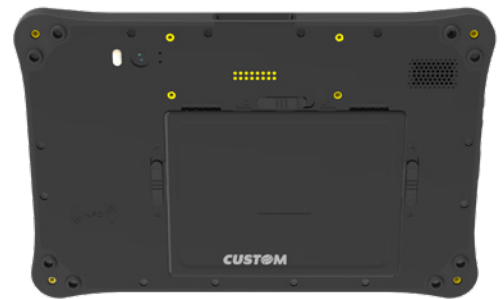

T-RANGER - Highly customizable rugged tablet

Features

CPU	8x Cortex A73 2.0GHz / 4x Cortex A53 2.0GHz
OS	Android™ 11
Display	10.1" 1080P FHD Multi-Touch IPS display with Gorilla Glass
Barcode scanner	Built-In 1D/2D barcode scanner
Camera	13MP Rear Camera with Flash, 8MP Front Facing Camera
Wireless	WLAN 2.4G, 5G (Dual band 802.11a/b/g/n/ac), BT 5.0, WWAN (worldwide)
IP Protection	IP65
Drop Resistance	1 m
Connectivity	Ethernet (only for Cradle) / POGO Pin for external module
I/O	Mini-HDMI Output, MicroSD Slot, 2x Nano SIM Slots
Battery	10000mAh Swappable Battery (with 1000mAh Internal Backup Battery)
Dimensions	246.1 mm (L) x 164.2 mm (W) x 14.9 mm (H)
Weight	900 g (battery included)

Front view

Side view

Back view

Available models

P/N

93DHN015600L33
93DHN015900L33

Description

RUGGED TABLET T-RANGER 10.1" ANDR 11 SCANNER US
RUGGED TABLET T-RANGER 10.1" ANDR 11 US

Accessories

P/N

970HN010000001
977HN010000014
48000000018800

Description

T-RANGER HAND STRAP
T-RANGER CRADLE
T-RANGER BATTERY

Scan or click the QR CODE and find out more about **CUSTOM**