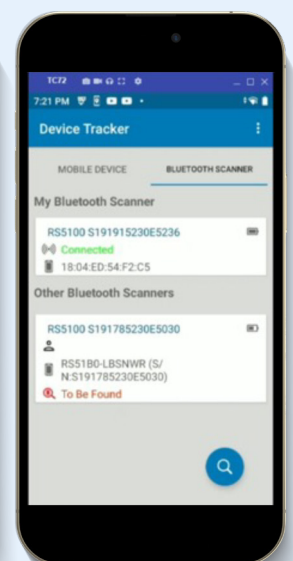

## Scanning:

### RS2100 Bluetooth scanner

RS21C0-TS00ZWR

Simple to pair with  
**Scanner Control App**

[www.zebra.com/scannercontrolapp](http://www.zebra.com/scannercontrolapp)

Simple to configure  
with **123Scan**

[www.zebra.com/123scan](http://www.zebra.com/123scan)

# Zebra + Zebra =

Simple Bluetooth pairing,  
Device central & device tracker

**Want to know more?**

Contact your Zebra Channel Account Manager or your Preferred Authorised Distributor for further information.