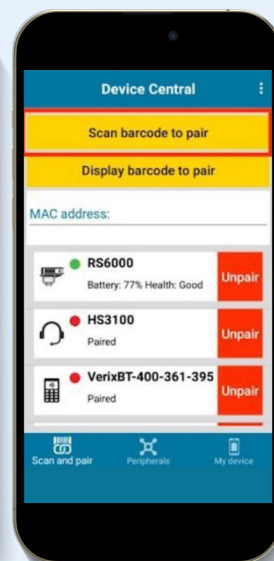

## Scanning:

### RS2100 Bluetooth scanner

RS21C0-TS00ZWR

Simple to pair with  
**Scanner Control App**

[www.zebra.com/scannercontrolapp](http://www.zebra.com/scannercontrolapp)

Simple to configure  
with **123Scan**

[www.zebra.com/123scan](http://www.zebra.com/123scan)

# Zebra + Zebra =

Simple Bluetooth pairing,  
Device central & device tracker

**Want to know more?**

Contact your Zebra Channel Account Manager or your Preferred Authorised Distributor for further information.