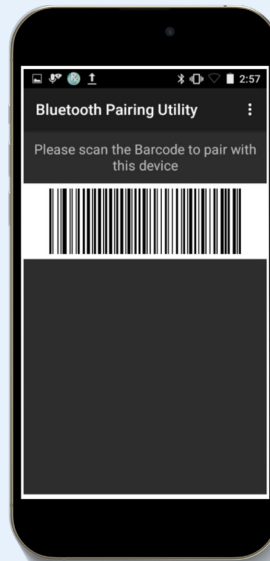

### RS2100 Bluetooth scanner

RS21C0-TS00ZWR

Simple to pair with  
**Scanner Control App**

[www.zebra.com/scannercontrolapp](http://www.zebra.com/scannercontrolapp)

Simple to configure  
with **123Scan**

[www.zebra.com/123scan](http://www.zebra.com/123scan)

# Zebra + Zebra =

Simple Bluetooth pairing,  
Device central & device tracker

**Want to know more?**

Contact your Zebra Channel Account Manager or your Preferred Authorised Distributor for further information.