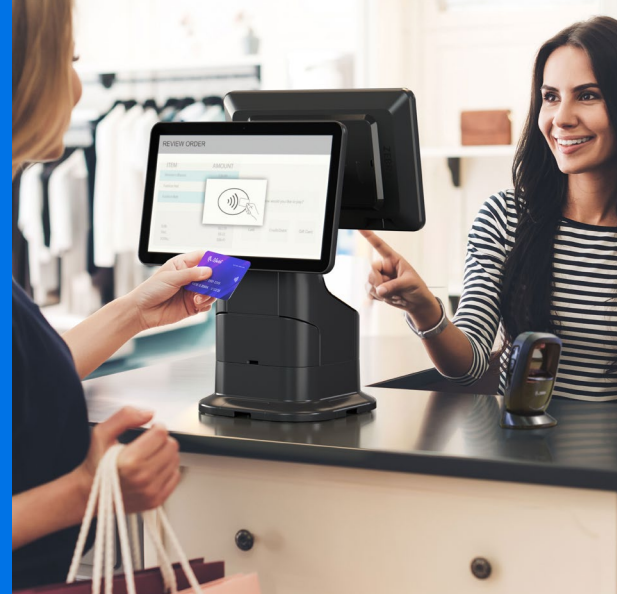

Demo Offer
Promotion

Zebra Kiosk System Demo Unit Purchase Offer

Up to 52.5% discount on devices and selected accessories*

Meet self-service, assisted checkout and digital signage needs across industries

The Zebra Kiosk System is a flexible modular solution designed to meet customer self-service demand across industries. The KC50 is available in two sizes with flexible mounting options, for ultimate accessibility. Customers are instantly comfortable and ready to interact with the modern and elegant design of the kiosk solution. Pair the TD50 companion display for even more customer interaction opportunities.

Rapid consumer adoption
Invite customers to interact with the alluring and intuitive design.

A flexible, modular kiosk
Versatile mounting, screen orientation and size options, and accessibility for all.