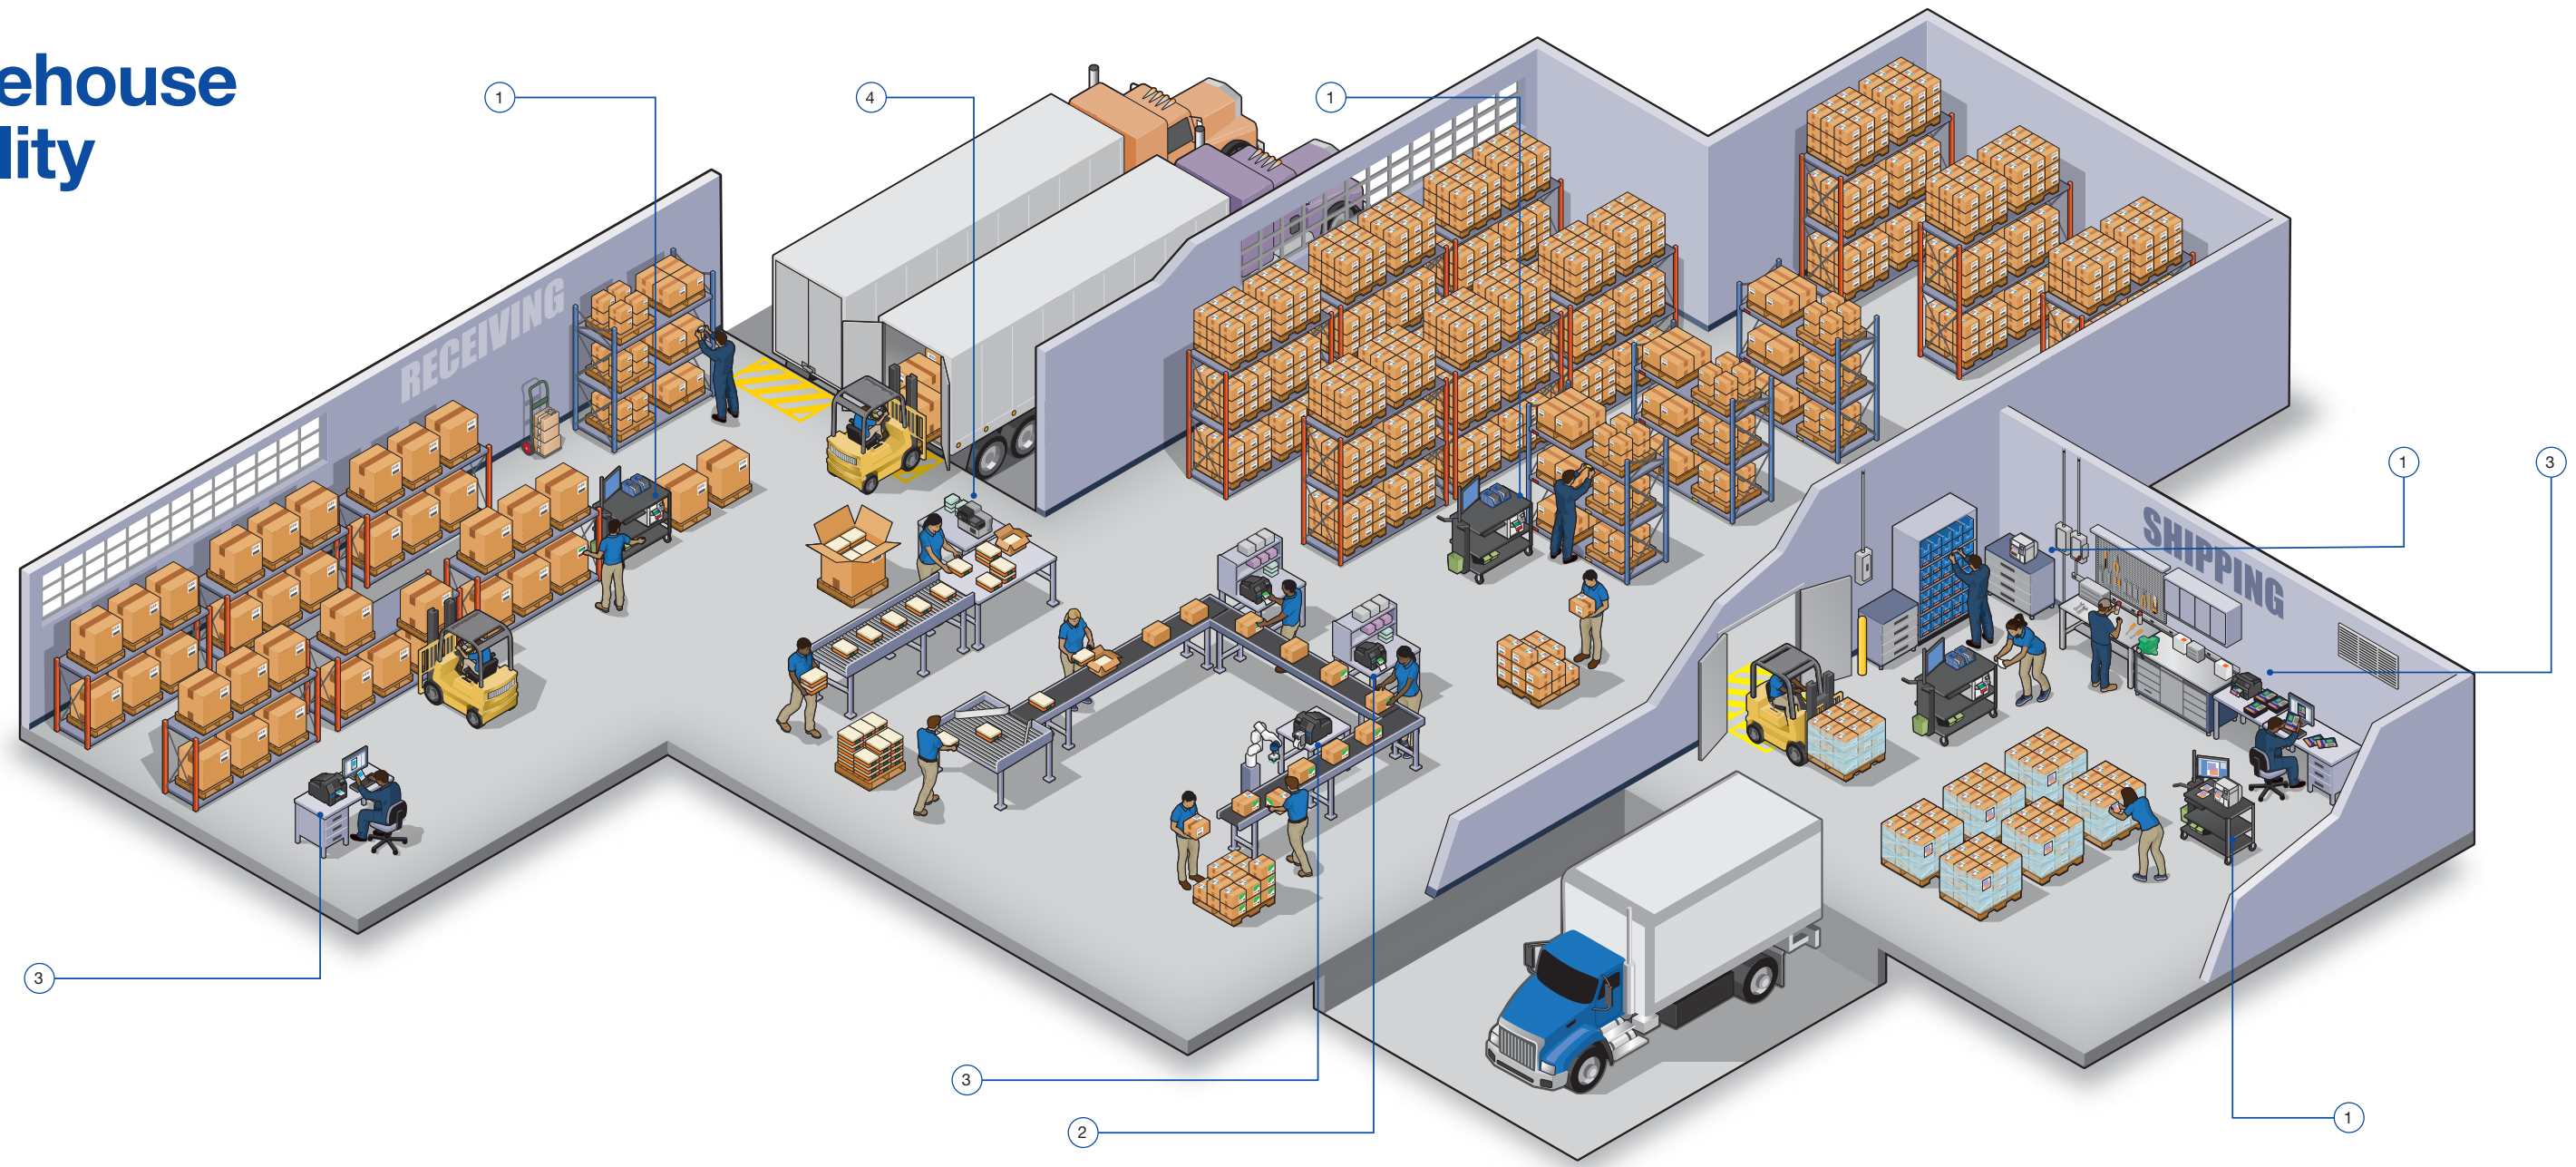

EPSON®

ColorWorks™ Solutions
Warehouse

ColorWorks Label Printers

Do Labels Differently™

It's time to make a change to the way you do labels. Efficiency, quality and customization are crucial for your success, and while you may be comfortable with the overly complex multistep processes and stockpiling preprinted color label rolls—or the blandness of black-and-white—now is the time to break free from the conventional and embrace the new era of label printing.

ColorWorks on-demand color label printers are the solution for your business. Powered by PrecisionCore® technology, these innovative solutions produce state-of-the-art, high-quality labels with:

- Full-color capabilities
- Single-step color printing simplicity
- Seamless integration
- Auto Peel-and-Present (CW-C6000P and CW-C6500P only)

Start today and Do Labels Differently with ColorWorks.

Warehouse Facility

1

CW-C4000 Compact Footprint

- Compact design for placement where space is limited
- Print labels up to 4" wide
- Built-in auto cutter and optional Wi-Fi® connectivity add versatility

- Built-in auto cutter for easy variable-length label printing
- Print labels up to 8" wide
- Higher media and ink capacities than the C4000

Warehouse / Pick and Pack

Create shipping labels at individual pack stations