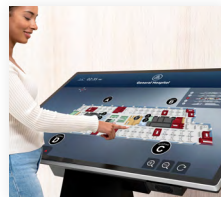

## Nurse & Work Stations

Medical touch monitors provide easy to use platforms for accessing and updating electronic health records, managing patient requests and enabling better collaboration amongst interprofessional healthcare teams.

## Self-Service Solutions

Elevate patient self-service with digital front door kiosks that make it easy to check-in, manage account information, update electronic medical records, make payments, complete telehealth appointments and simply checkout at the cafeteria.

## Patient Experience

Digital whiteboards and patient infotainment displays enable healthcare facilities to increase patient education, enable telehealth and keep patients and healthcare providers connected by communicating care plans, assignments and updates to health records.

## Wayfinding & Digital Signage

Implement wayfinding and point of information touchscreens to make it easier for people to find what they need and where they are going.