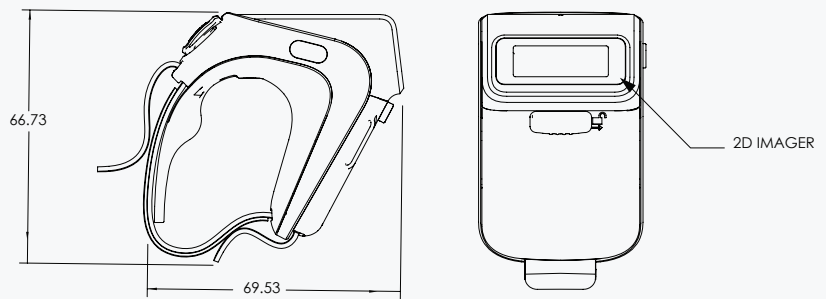

HaloRing™ Scanner

Experience Real Mobility

The HaloRing is an all-in-one powerful Android scanner at your fingertips. With its powerful processor, integrated connectivity, and high-resolution display, the HaloRing allows you to move freely through your workflow. The enterprise browser lets you quickly deploy the HaloRing without the need for developing native applications. Scale resources quickly through your workflow and manage each device, real-time with IQ, a robust estate management & reporting platform.

Key Features

- Ergonomic Design
- Adjustable Strap
- AMOLED Display
- Smart Battery
- One-Handed Data Entry
- 2.6 oz.

Electrical

Audio	90dB Speaker
Barcode Scanner	Zebra SE477
Processor	MT8766 1.8 Ghz
GPU	IMG GE8300 550 Mhz
Memory	1GB RAM/8GB Flash
Battery	3.8V, 900mAh Li-Po
Short-range Wireless	5.0
Compatibility	Android 11
Display	1.41-inch AMOLED 320 x 360px
Input/Output Ports	Proprietary Magnetic Connector
Input Voltage	5V
Wi-Fi	802.11a/b/g/n/ac, 2.4GHz / 5GHz

Scanning

Optical Resolution	1280 x 800 pixels
Supported 1D Symbologies	Code 39, Code 128, Codebar/NW7, Code 11, MSI, UPC/EAN, I 2 of 5, Korean 3 of 5, GSI DataBar, Base 32 (Italian Pharma)
Supported 2D Symbologies	OCR-A, OCR-B, PDF417, Micro PDF417, Composite Codes, TLC-39, Aztec, DataMatrix, MaxiCode, QR Code, Micro QR, Chinese Sensible (Han Xin), Postal Codes

Mechanical

Buttons	Scan, 2x Function Rocker Buttons
Dimensions (LxWxD)	69.53mm x 66.73mm x 39.60mm 2.7in x 2.63in x 1.56in
Drop Rating	1.2 meter to concrete Per MIL-STD-810 G
IP Rating	IP-65
Weight	74g 2.6oz