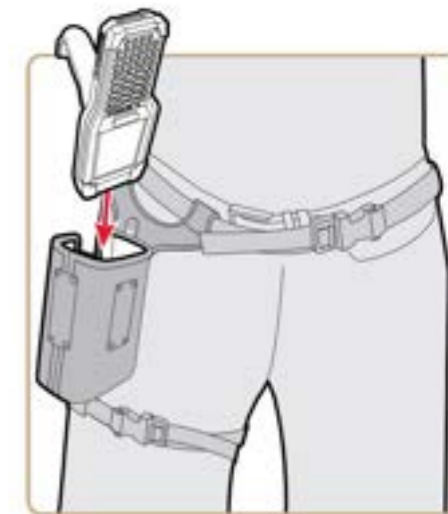

## Optional Parts

PART NUMBER	DESCRIPTION
CK62-HS-5PK	CK62 Hand Strap (5 pieces per pack)

PART NUMBER	DESCRIPTION
EDA61K-SHS-3PK	Hand Strap for CK62/EDA61K Scan Handle (3 pieces per pack)

PART NUMBER	DESCRIPTION
815-088-001	Holster, CK3R/CK3X/CK62/CK65/CK67 with Scan Handle (Holster w/ Belt, supports CK3R/CK3X/CK62/CK65/CK67 with scan handle)