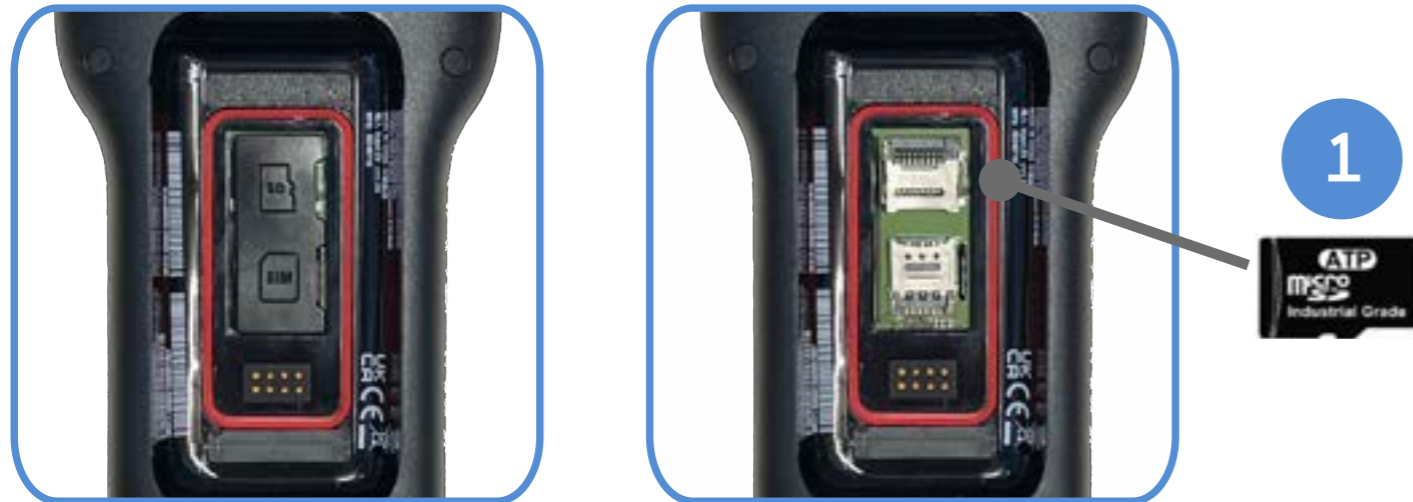

MISCELLANEOUS

Micro-SD Cards

Honeywell Recommended – ATP Industrial Grade Micro SD Cards

Why ATP Industrial Grade SD?

ATP's SIP (System-In-Packaging) manufacturing process encapsulates all exposed components and points of failure to ensure the products are fully waterproof, shockproof, and ESD (Electro-Static Discharge) proof. ATP Industrial Grade SD/SDHC Cards can withstand at least an operating/storage temperature range of at least -40 to 85 degrees Celsius. In addition to this temperature range, the cards are completely waterproof, dustproof, and ESD (Electro-Static Discharge) proof. All ATP Industrial Grade SD/SDHC cards are produced under a stringent RoHS and Green Package compliant manufacturing process to guarantee a consistent high level of build quality and performance. ATP Industrial SD cards deliver outstanding performance with read speed (seq) up to 18MB/sec and write speed (seq) up to 16MB/sec. All ATP Industrial Grade CF, SD, USB drives, and SSDs are constructed using best-in-class SLC(Single-Level Cell) components with enhanced Error Correction Code(ECC) functions and wear levelling algorithms. This results in MTBF ratings over 2 million hours and the highest write cycle lifetimes in the industry.

	PART NUMBER	DESCRIPTION
1	856-065-004	MICRO-SD CARD, 1GB, AFIGUDI, ROHS
OR	856-065-005	MICRO-SD CARD, 2GB, AFIGUDI, ROHS
OR	856-065-006	MICRO-SD CARD, 4GB, AFIGUDI, ROHS
OR	856-065-007	MICRO-SD CARD, 8GB, AFIGUDI, ROHS