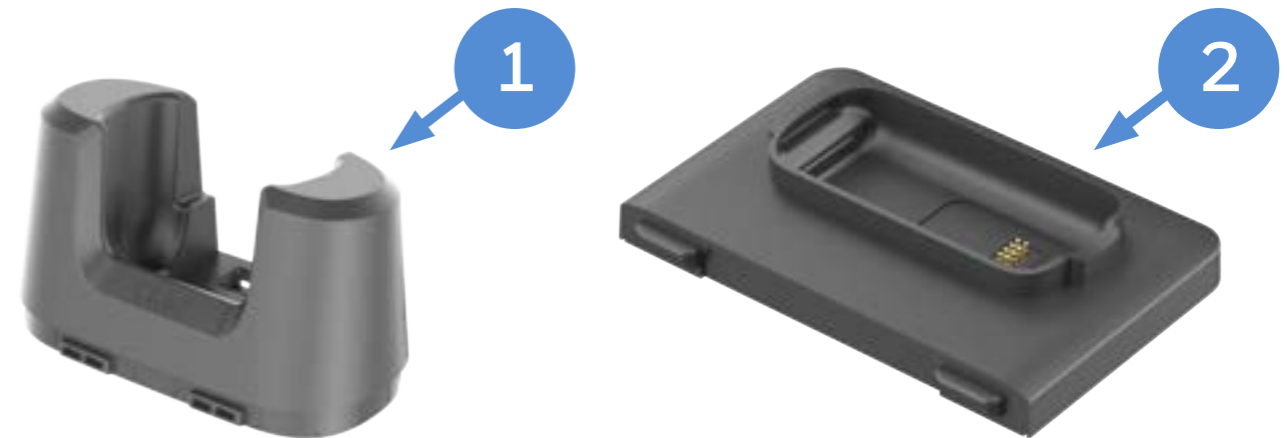

PART NUMBER	DESCRIPTION
1	CK62-UCP-N CK62 Universal Cup
2	CK6X-UCP-BATTHEB CK67/CK62 Home Base and Ethernet Base battery cup. Cannot charge a mobile computer.