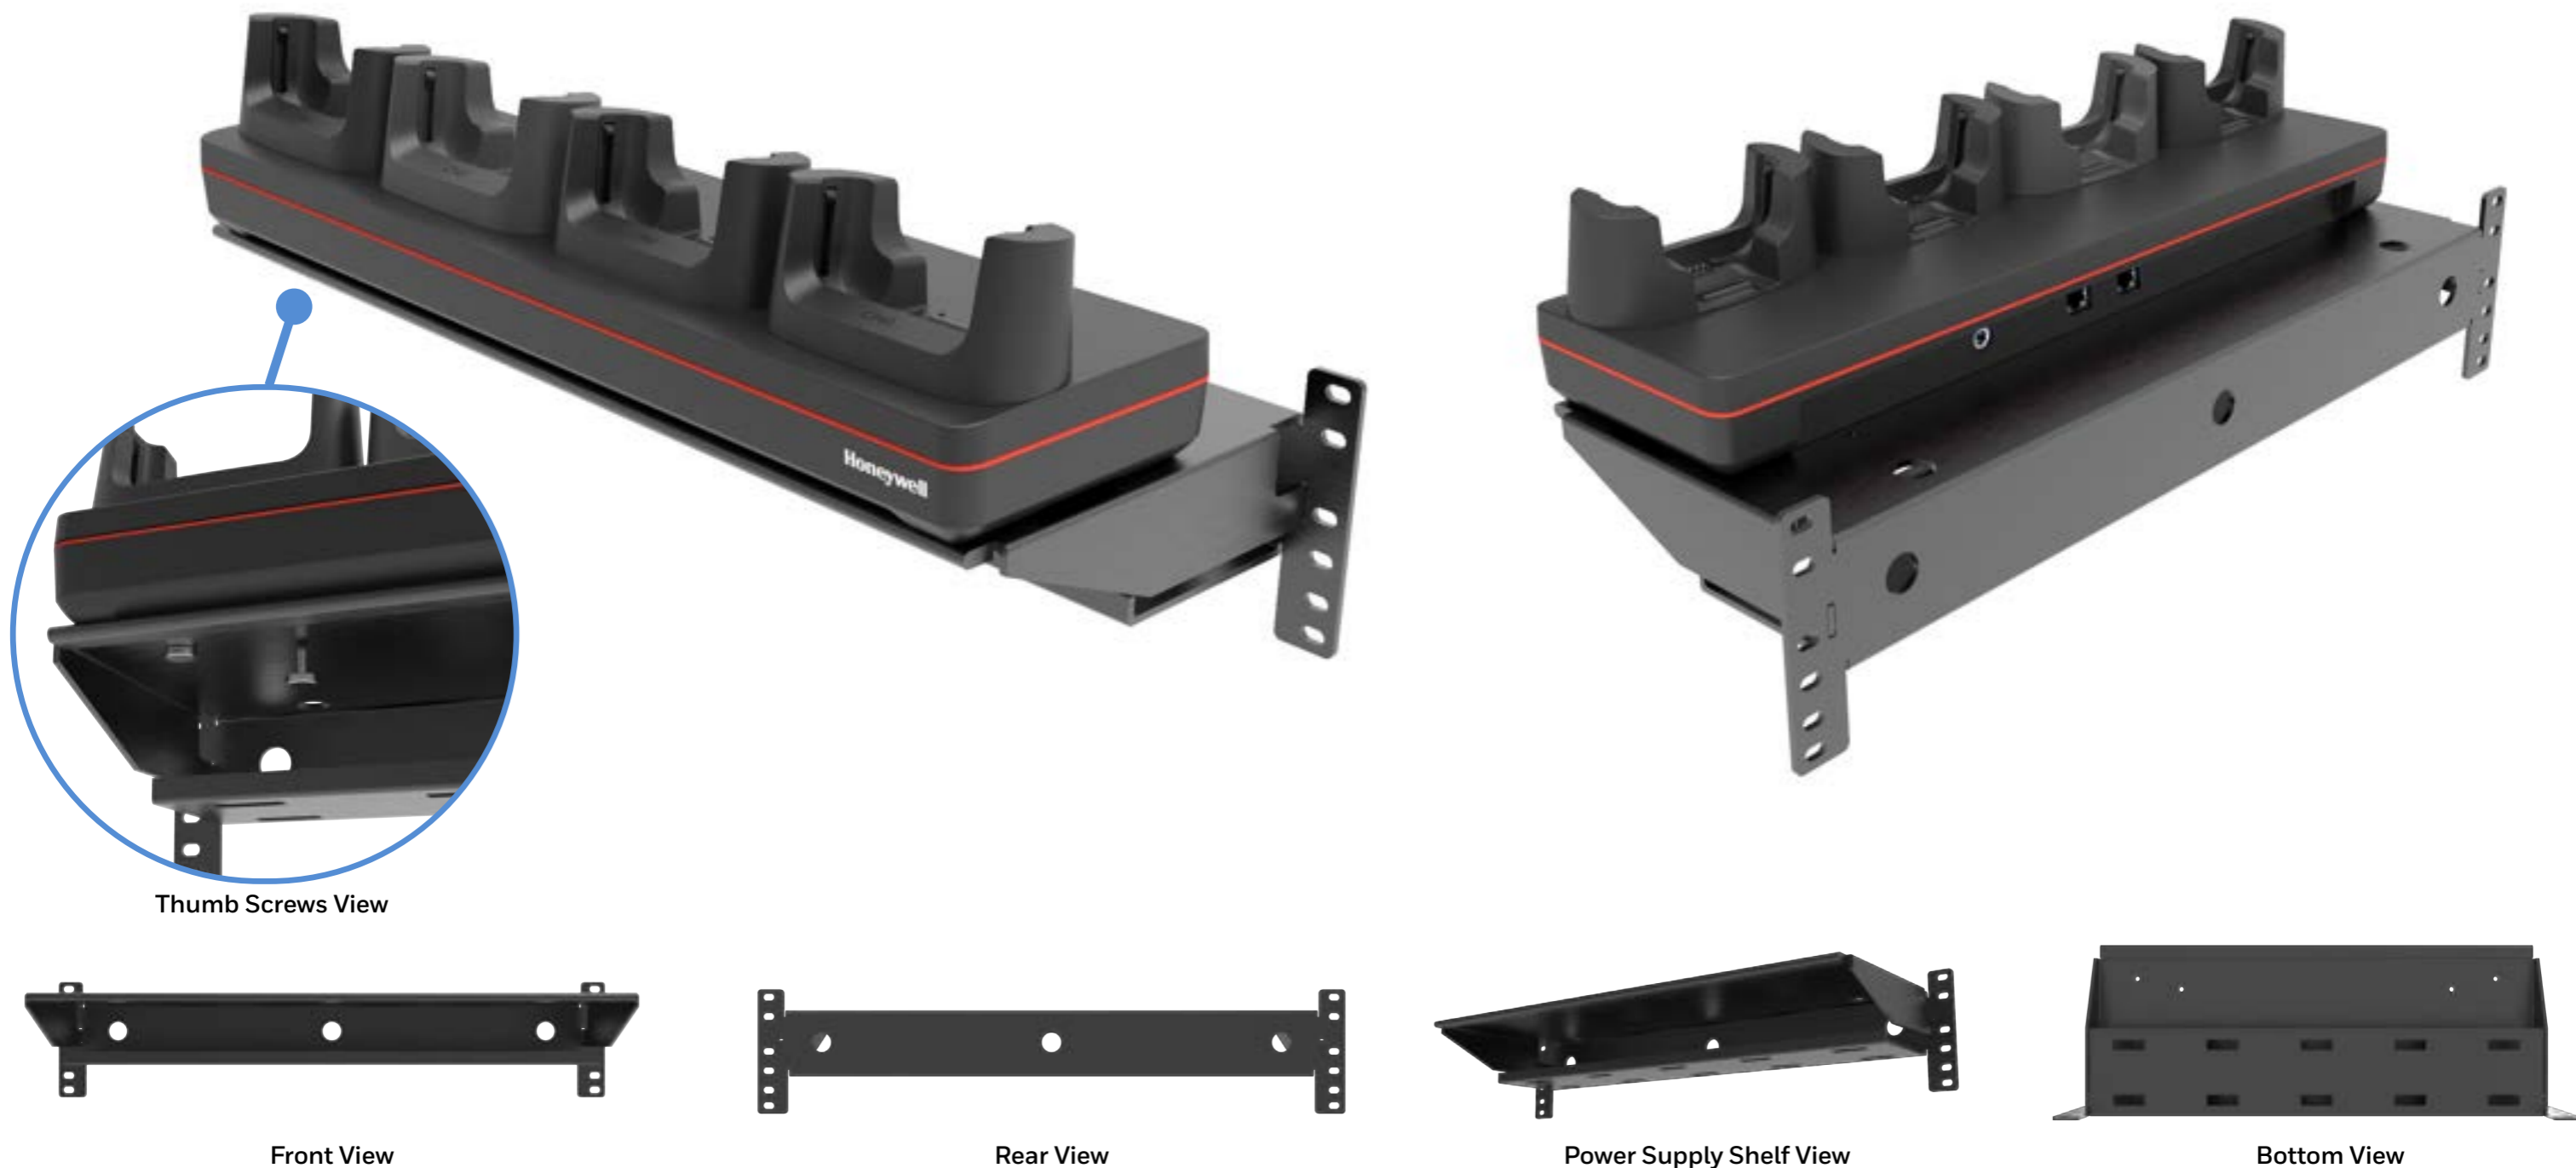

CK62 CHARGING

Rack / Wall Mount Bracket

The Rack/Wall Mount Bracket has been optimized to work on a standard 19-inch (48cm) rack, as well as mounting directly onto a wall. Compatible with all 4-bay chargers.

	PART NUMBER	DESCRIPTION
1	CB-BK-01	4 Bay Charger Bracket, Rack / Wall Mount (includes 4 x 50180100-001 Thumb Screws M3.5x10 to securely attach the 4-bay dock to the bracket)