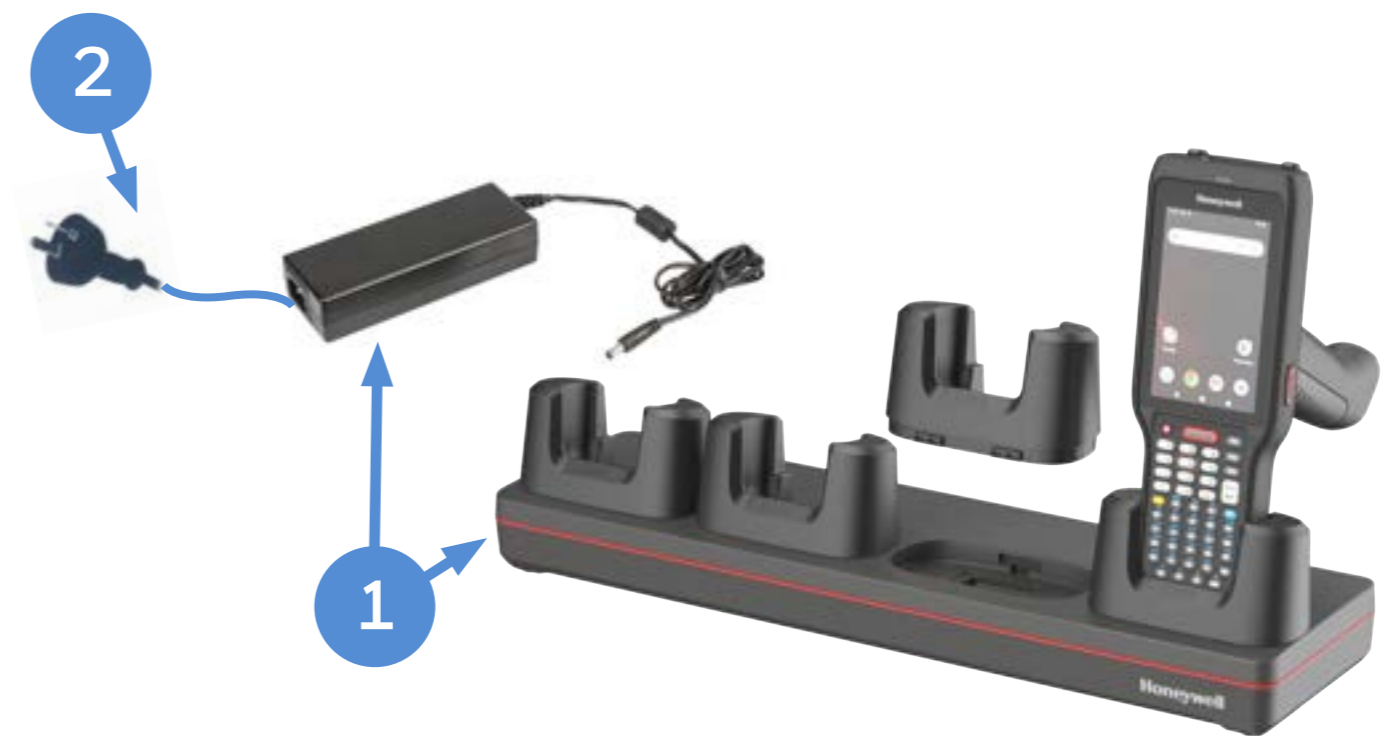

## Option 2 - Quad Charger with Universal Cup

Supports: EDA61K and CK62.

Compatible with Scan Handle

Optional, this dock also supports:

203-641-002 FlexDock/Multidock Wall Mounting Kit

OR

CB-BK-01 4 Bay Charger Bracket, Rack / Wall Mount