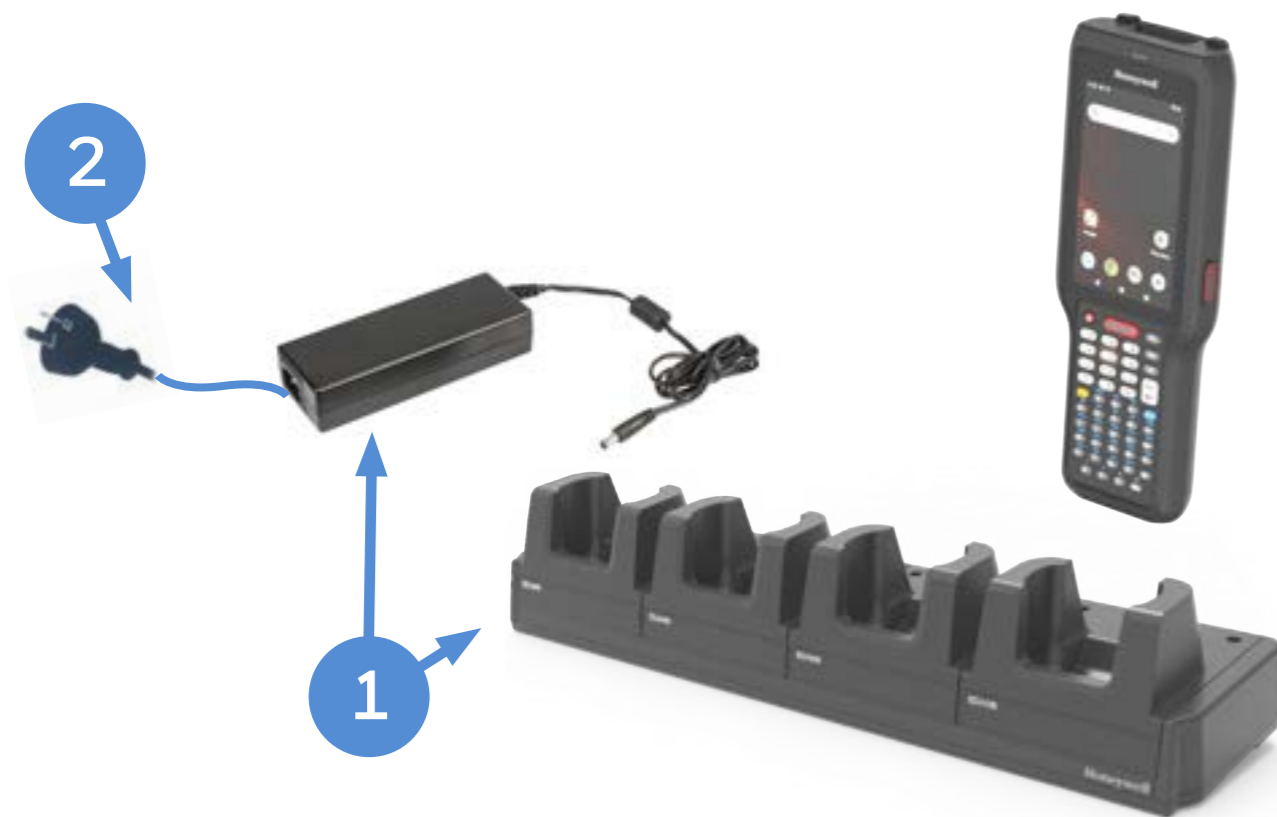

## Option 1 - Quad Charger

Supports: EDA61K and CK62.

Compatible with Scan Handle

Optional, this dock also supports:

203-641-002 FlexDock/Multidock Wall Mounting Kit

OR

CB-BK-01 4 Bay Charger Bracket, Rack / Wall Mount