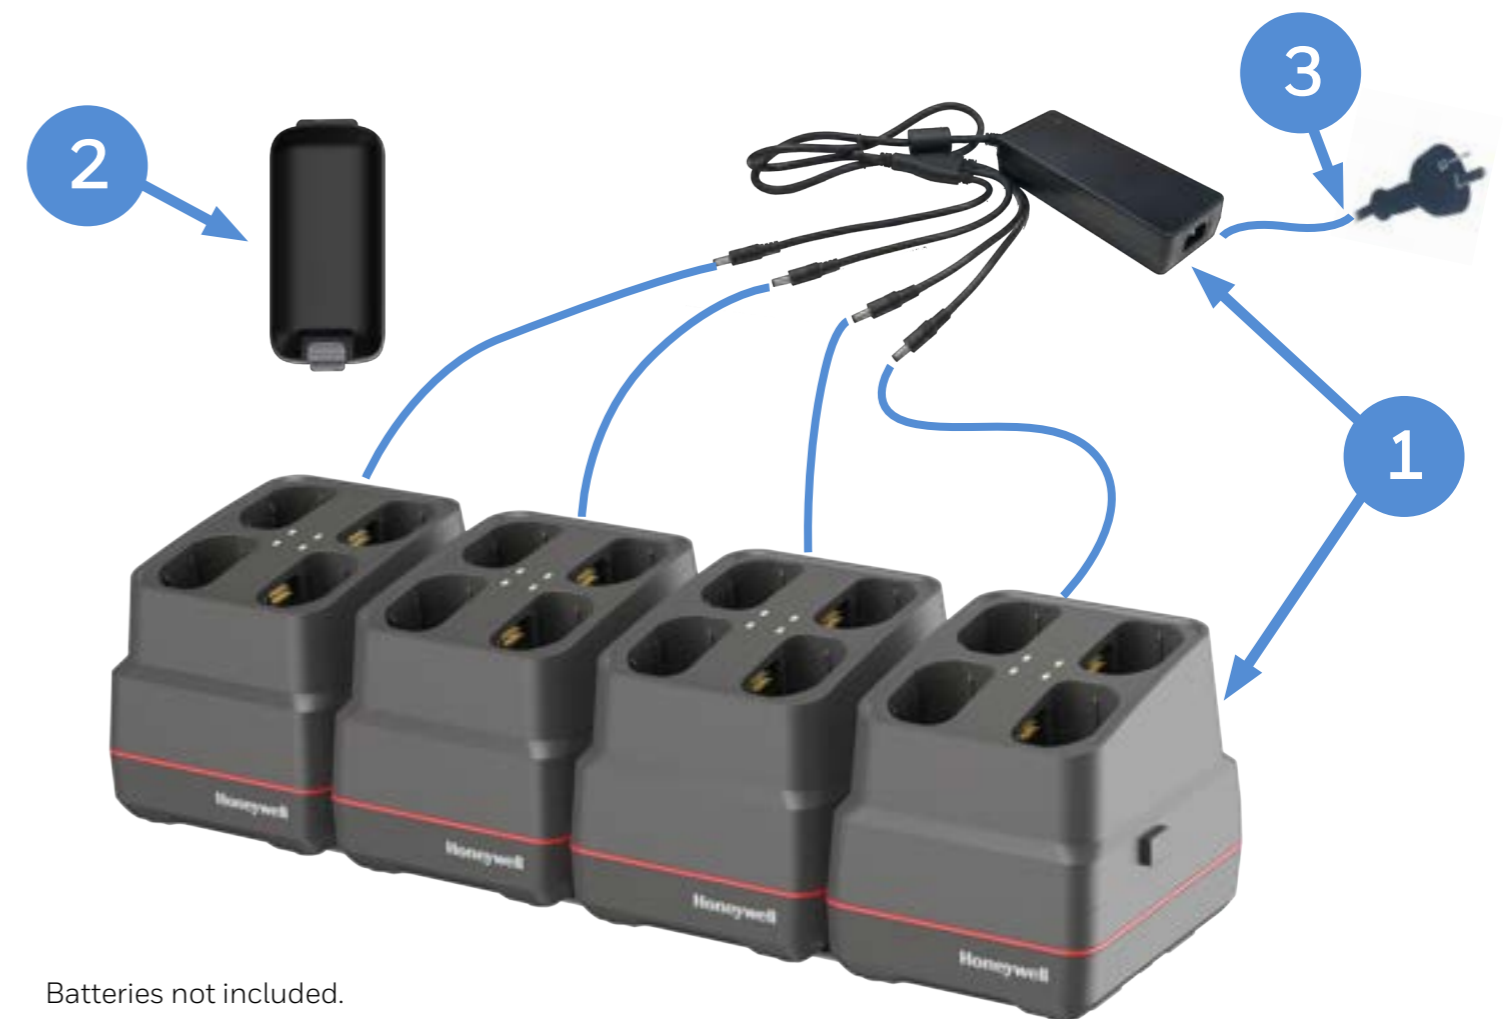

Batteries not included.

PART NUMBER	DESCRIPTION
1	CK6X-BC-16BAY-0 Quad Battery Charger - Kit includes (4 x CK6X-UCBC-4B), Dock and Power Supply
2	CK67-BTSC-001 Battery, Standard, CK67 (7000mAh)
3	** IEC C13 AC Power Cord – See Page 22 for Country Specific Power Cords