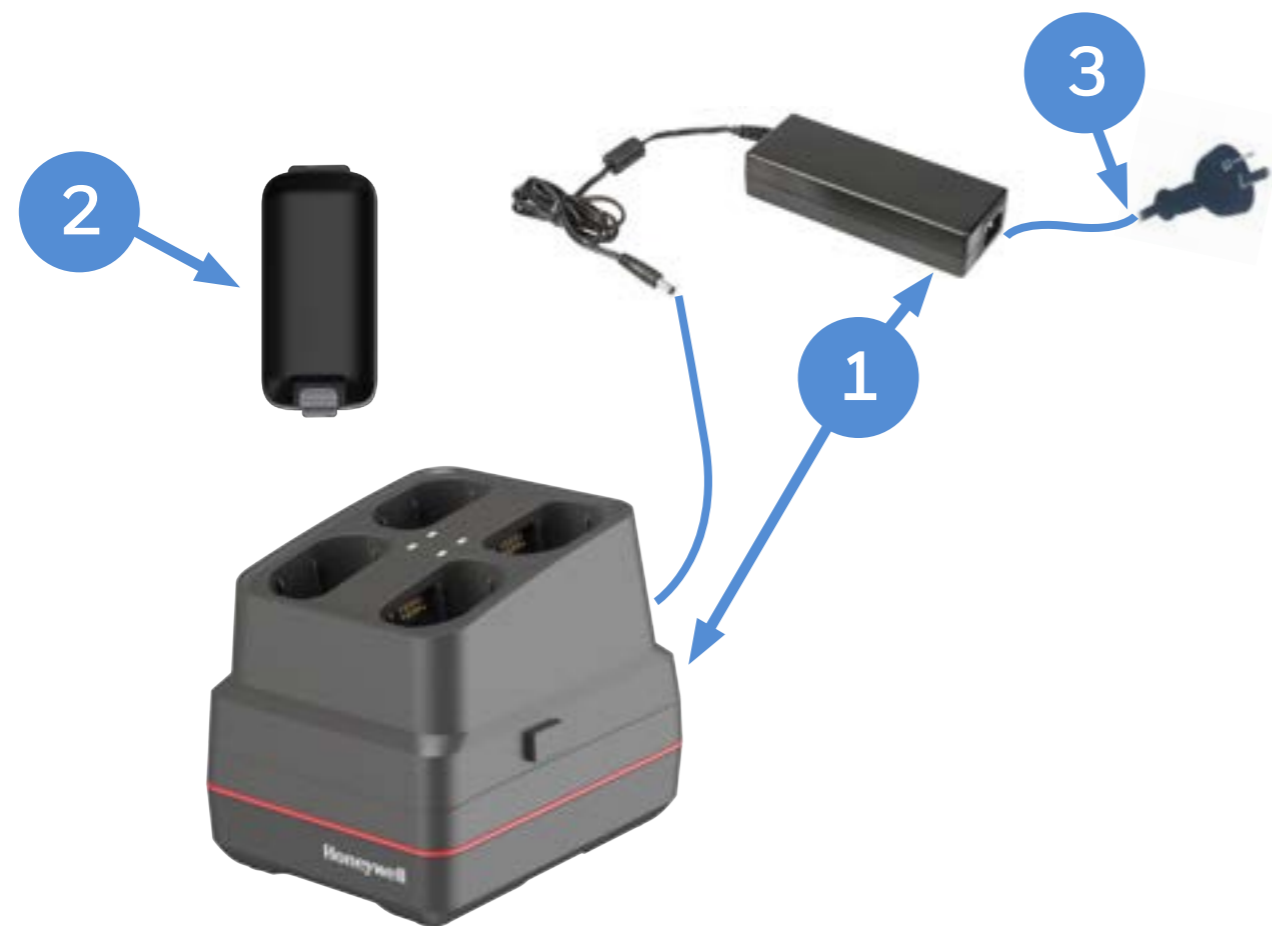

CK62 CHARGING

Option 4 - 4-Bay Battery Charger

Supports Batteries: CK67-BTSC-001 - Smart Battery Pack, CK67/CK62 (7000mAh)
50149348-001 - Battery Pack, EDA61K (7000mAh)

Batteries not included.

PART NUMBER	DESCRIPTION
1	CK6X-BC-4BAY-0 Quad Battery Charger - Kit includes (CK6X-UCBC-4B), Dock and Power Supply
2	CK67-BTSC-001 Battery, Standard, CK67 (7000mAh)
3	** IEC C13 AC Power Cord – See Page 22 for Country Specific Power Cords

Option 5 - 16-Bay Battery Charger

Supports Batteries: CK67-BTSC-001 - Smart Battery Pack, CK67/CK62 (7000mAh)
50149348-001 - Battery Pack, EDA61K (7000mAh)