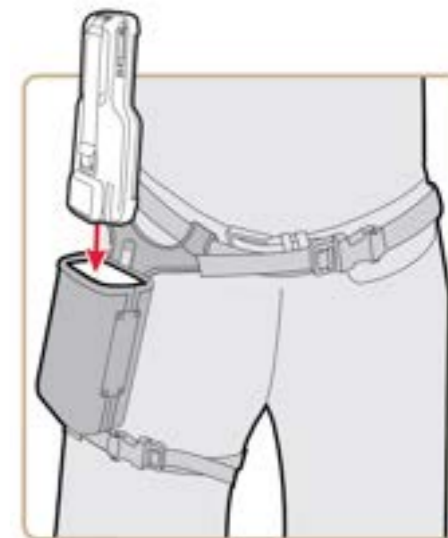

PART NUMBER	DESCRIPTION
815-088-001	Holster, CK3R/CK3X/CK62/CK65/CK67 with Scan Handle (Holster w/ Belt, supports CK3R/CK3X/CK62/CK65/CK67 with scan handle)

PART NUMBER	DESCRIPTION
815-087-001	Holster, CK3R/CK3X/CK62/CK65/CK67 without Scan Handle