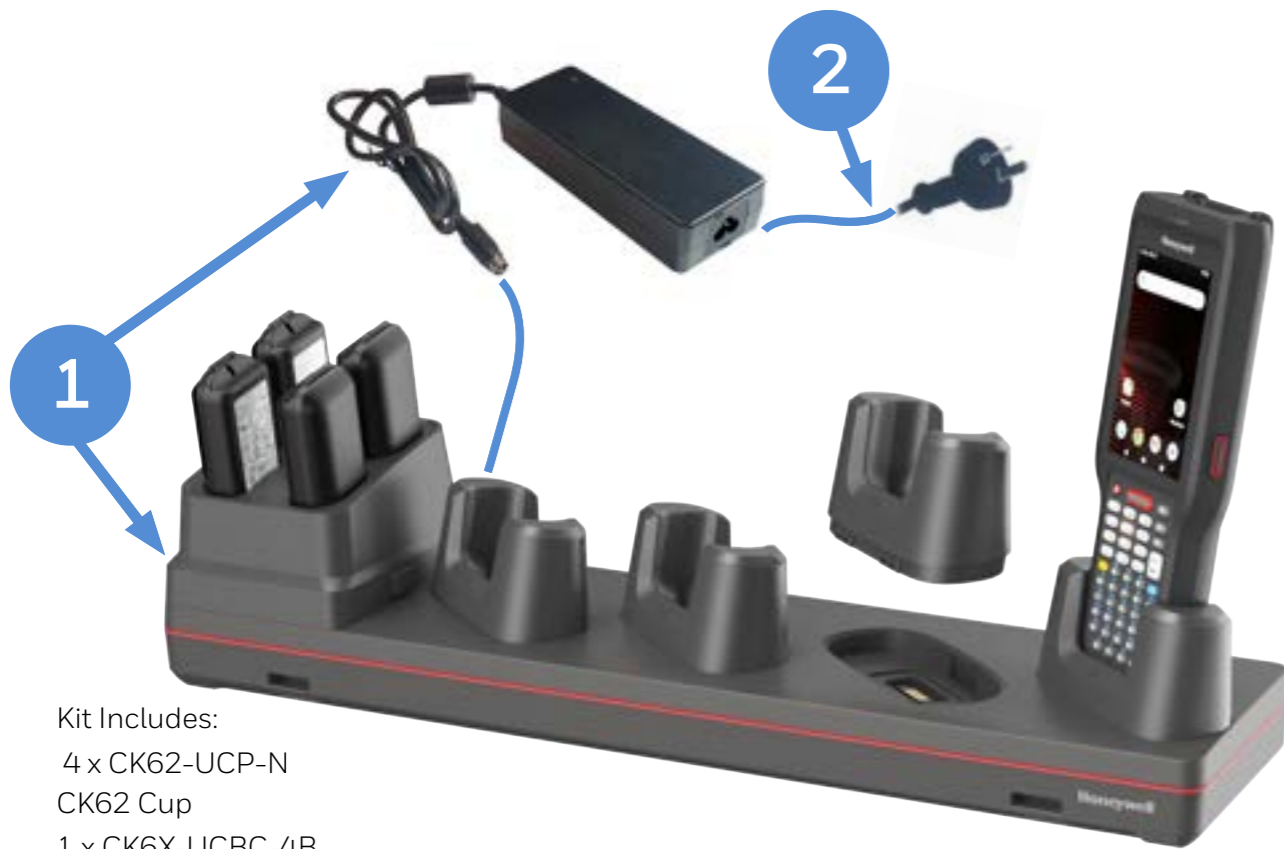

1. Kit Includes:
   4 x CK62-UCP-N
   CK62 Cup
   1 x CK6X-UCBC-4B

PART NUMBER	DESCRIPTION
1 CK62-5CB-UVN-BAT-0	CK62 5 bay Universal Dock, charge up to 4 devices and 4 CK62 batteries. Kit includes 5 bay Universal Dock and Power Adaptor.
2 **	IEC C5 AC Power Cord – See Page 22 for Country Specific Power Cords