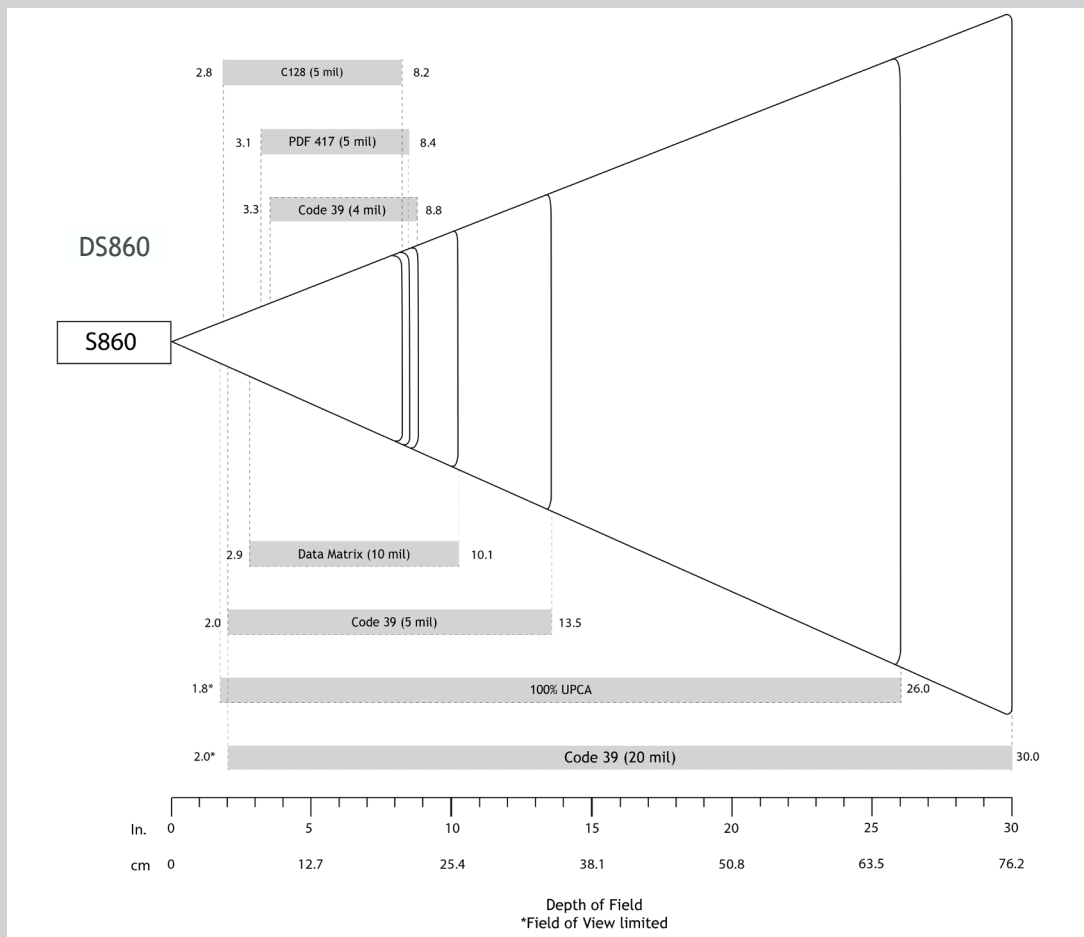

**OCR Type Face:** OCR-A, OCR-B, MICR-BBB, US currency serial number

**Scan Angle:**

Horizontal: 42° Vertical: 28°

**Sensor Resolution:**

1280 x 800 pixels

**Print Contrast:**

Down to 25%

**Reading Distance:**

4.6 to 76.2 cm (1.8 to 30.0 in.) Depends on barcode size, symbology, label media, ratio, scan angle

**Decode Ranges:**

	Near	Far
4 mil Code 39	3.3 in/8.4 cm	8.8 in/22.4 cm
5 mil Code 128	2.8 in/7.1 cm	8.2 in/20.8 cm
5 mil Code 39	2.0 in/5.08 cm	13.5 in/34.3 cm
5 mil PDF	3.1 in/7.9cm	8.4 in/21.3 cm
10 mil Data Matrix	2.9 in/7.4 cm	10.1 in/25.7 cm
100% UPC A	1.8 in/4.6 cm*	26.0 in/66.0 cm
20 mil Code 39	2.0 in/5.08 cm*	30.0 in/76.2 cm