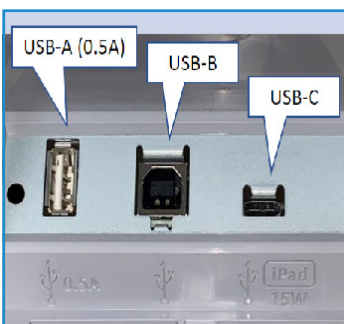

All-Inclusive System: Combines printer, cash drawer, tablet stand, and optional 1D/2D scanner

Multiple Mounting Options: Counter clip, under-counter mount, and mUnite EZPOS stand available

Included Till: Flat bill 4-bill with adjustable 4- or 6-coin slots

(848) 216-3300

| www.starmicronics.com

| sales@starmicronics.com

Specifications mPOP®

Features	Sleek, Ultramodern Printer and Cash Drawer in One All-Inclusive: Cash Drawer, Printer, Tablet Stand, and Optional 2D Barcode Scanner Effective Cable Management: Multiple Cable Exits and Enhanced Cable Routing Apple MFi-Certified: Connects directly with all devices, including iPad®, iPhone®, and iPod Touch® Print Flat Technology
Operating System Support	iOS, Android, Windows, Linux, macOS
What's Included	Universal Tablet Stand Mounting Base Bracket AC Cable Start-Up Paper Roll
Options	1D/2D Handheld USB Barcode Scanner Under-Counter Mounting Kit LCD Customer Display mUnite EZPOS Stand
Color	White or Black
Connectivity	Interface: USB-C for Direct iOS Connectivity & Charge 15 Watts of Max Power to Handle More Powerful Devices USB-B to Connect Windows, Mac, and Some Android Devices USB-A to Connect Peripheral Devices, such as Scanners (optionally included), Bluetooth
Hardware Specifications	Dimensions: 12" (L) x 12" (W) x 4" (H) / 308 (L) x 300 (W) x 103 (H) mm Emulation: StarPRNT Internal Power Supply
Printer Specifications	Printer Method: Direct Thermal Print Speed: 100mm/second Paper Thickness: 0.053 - 0.075mm Paper Roll Diameter: 50mm Paper Width: 58mm Character Support: North America, South America, Europe, Asia, Japan, India, Russia, Middle East, Africa
Cash Drawer Specifications	Removable Till; 4-Bill / Adjustable 4- or 6-Coin Dividers Software Controlled Lock with Emergency Release, Flat Bill Configuration Open Method: 5v Motor
Security	Kensington Lock-Compatible Secure Clip for Counter Mounting Software-Controlled Cash Drawer Release