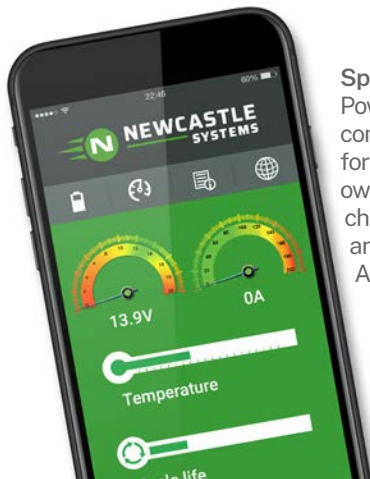

POWERMAXX FIXED POWER SYSTEMS

The brawniest cart-based power solution available, able to drive a full complement of hardware for 8-12 hours or longer.

- Ideal for heavy-draw equipment like multiple displays, laser printers and more.
- Available in both Sealed Lead Acid (SLA) and Lithium. SLA offers the lowest initial cost; Lithium provides lower total-lifespan cost, lighter weight, and 8x+ battery life.
- At shift's end, simply plug in the cart to be ready for the next day.

POWERMAXX LITHIUM

Advanced tech meets brute strength. Get up to a decade of superior performance before needing even a battery change. Significantly lower cost of ownership compared with PowerMaxx SLA.

Special Lithium feature: PowerMaxx Lithium comes bluetooth-enabled for real-time stats via its own app. Data includes charge level, cycle life and more. Available for Android and Apple.

POWERMAXX SLA

The original. Thousands of installations prove SLA's tried-and-true reliability.

APPLICATION	☒ Carts ☐ Stand-alone Recommended for all Newcastle carts, or add to your existing picking or other industrial carts.
FEATURES & SPECS	PowerMaxx Lithium • Lithium technology • 1/3 the weight of comparable SLA systems • 8-10 year battery life: Connect it and forget it • Bluetooth enabled • 8-12+ hours power cycle PowerMaxx SLA • Sealed Lead Acid technology • 1-2 year battery life • 8-12+ hours power cycle
TYPICAL POWERED COMPONENTS	A wide range of equipment from tablet/laptop + thermal printer + scanner to desktop + laser printer + scanner.